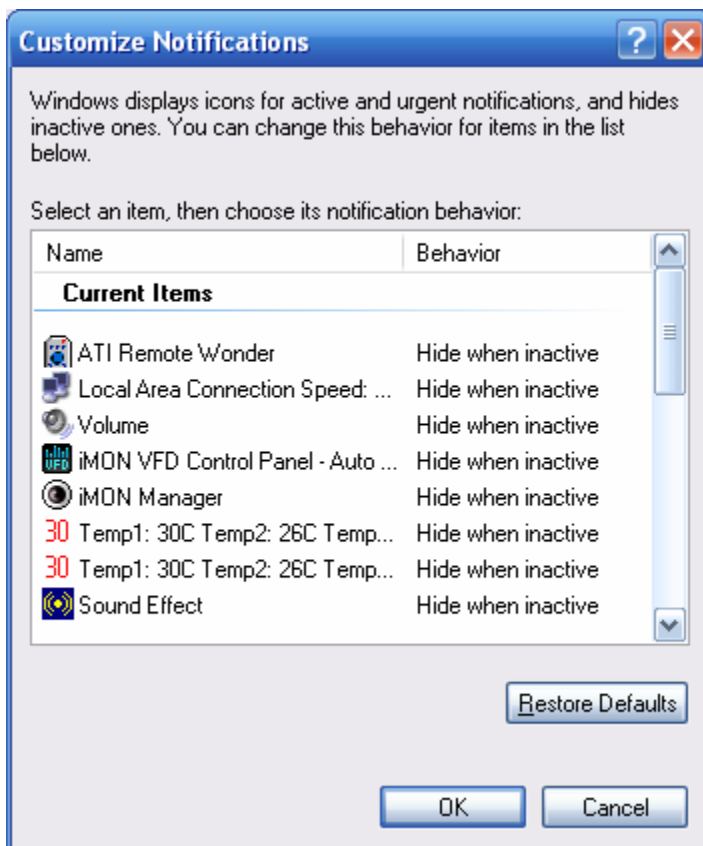

Dual SpeedFans

Shows Up One Time In Startup Folder

Shows Up Two Times In System Tray

Shows Up Two Times In Notifications Dialog Box

Shows Up Two Times In MSCONFIG

Notice one time is under Location – Common Startup

Notice one time is under Location – Startup

What's the difference between Common Startup and Startup??

I would uncheck one and test, BUT am RECORDING right now ... :o)