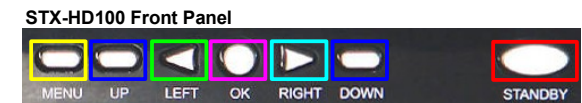

Remote control functions in Squeezeslave mode

	Hauppauge	SageTV	Front Panel	Logitech
MediaMVP	✓	✓		
STX-HD100	✓	✓	✓	✓
STP-HD200	✓	✓		✓
STP-HD300	✓	✓		✓

STX-HD100 / STP-HD200 / STP-HD300

MediaMVP

Squeezebox Classic, Transporter & Touch

Squeezebox Boom & Radio

- Power on SageTV / WOL
- SageTV Home Menu / WOL
- Load Playlist 1..9 (playlists named 1 to 9 must exist already)
- Load Playlist 0 (all music library)
- Volume Up / Down / Mute
- Begin / Previous
- Skip Backward (each press 10 seconds)
- Next
- Skip Forward (each press 10 seconds)
- Play / Stop (excluding STX-HD100 Front Panel)
- Pause
- Shuffle (cycle through options like squeezebox remote)
- Repeat (cycle through options like squeezebox remote)
- Sleep / WOL (cycle through options like squeezebox remote)