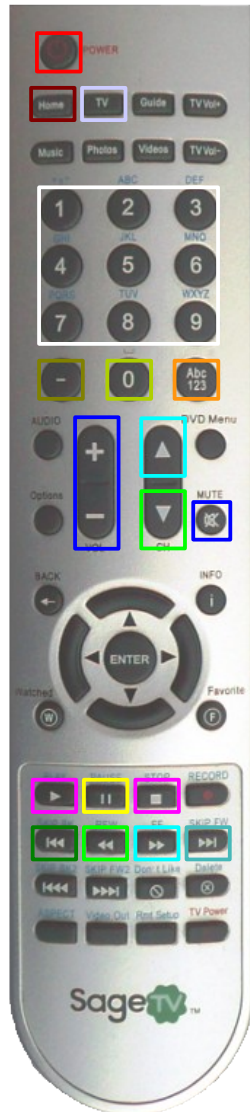

Remote control functions in Squeezeslave mode

	Hauppauge	SageTV	Front Panel	Logitech
MediaMVP	✓	✓		
STX-HD100	✓	✓	✓	✓
STP-HD200	✓	✓		✓
STP-HD300	✓	✓		✓

STX-HD100 / STP-HD200 / STP-HD300

MediaMVP

Squeezebox Classic, Transporter & Touch

Squeezebox Boom & Radio

- Power on SageTV / WOL
- SageTV Home Menu / WOL
- Load Playlist 1..9 (playlists named 1 to 9 must exist already)
- Load Playlist 0 (all music library)
- Volume Up / Down / Mute
- Begin / Previous
- Skip Backward (each press 10 seconds)
- Next
- Skip Forward (each press 10 seconds)
- Play / Stop (excluding STX-HD100 Front Panel)
- Pause
- Shuffle (cycle through options like squeezebox remote)
- Repeat (cycle through options like squeezebox remote)
- Sleep / WOL (cycle through options like squeezebox remote)